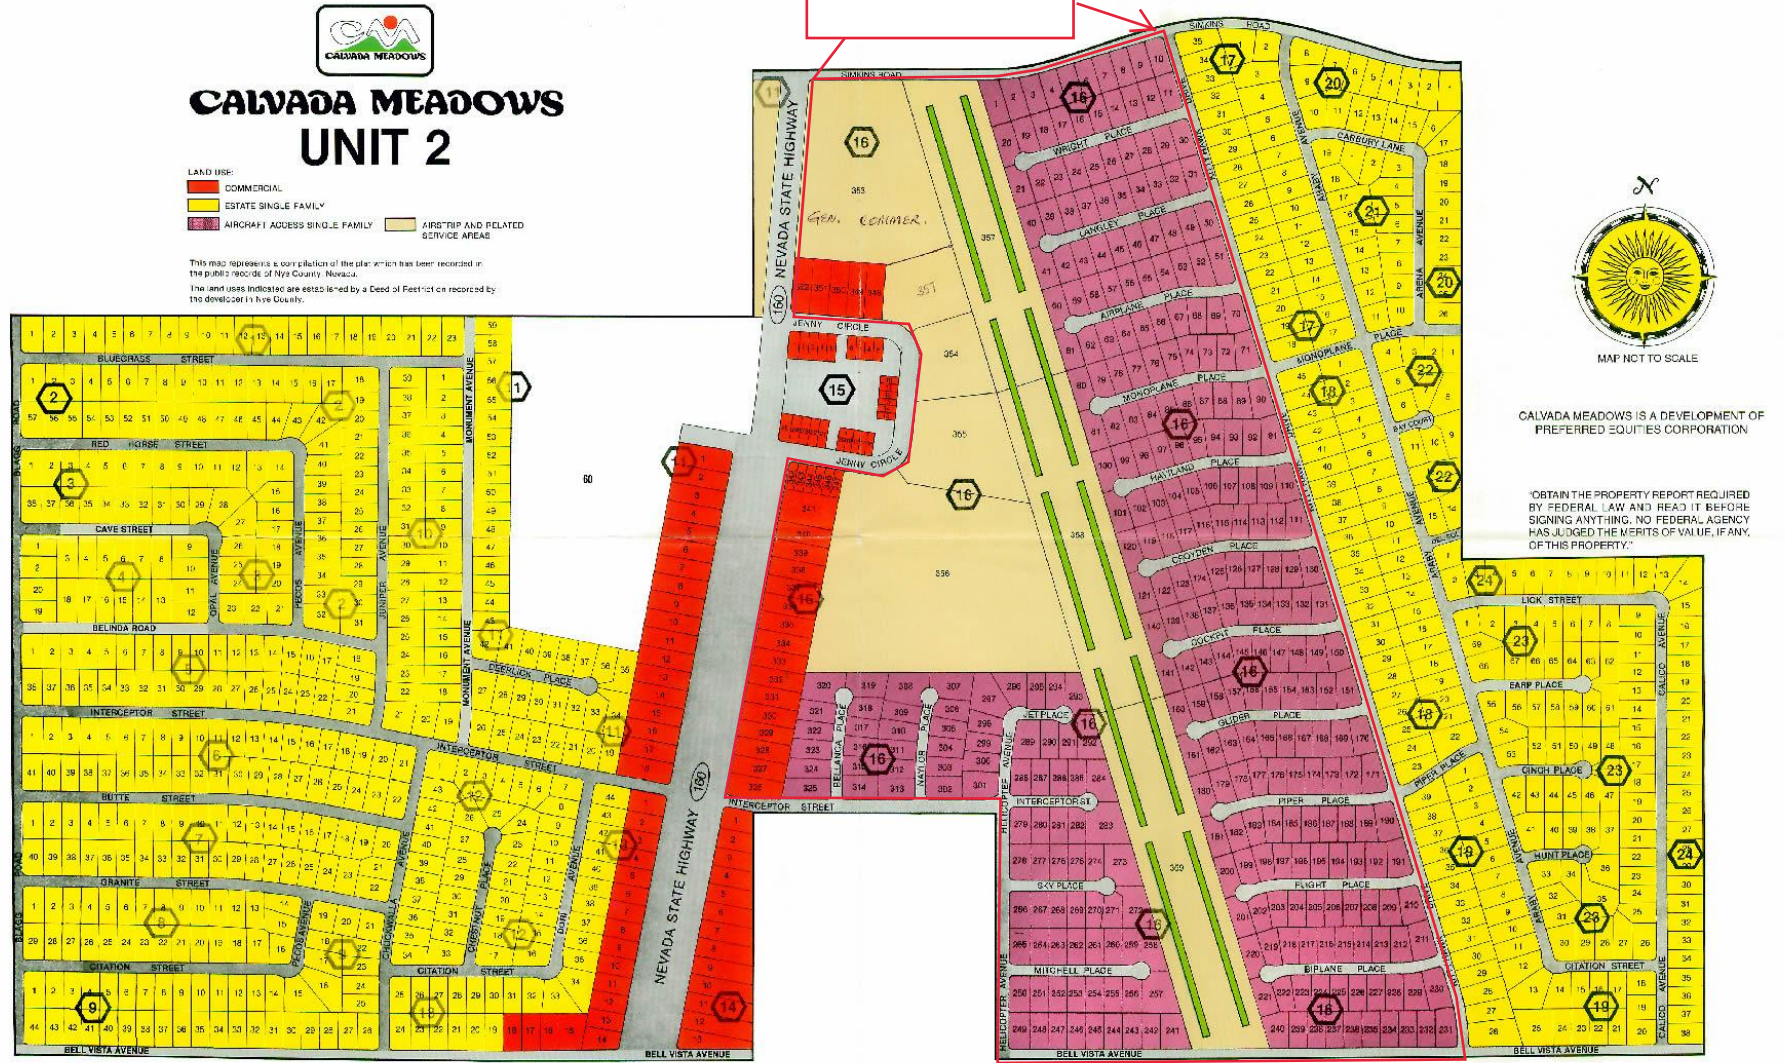

Calvada Meadows Airport Association Lots are in Rose/Pink (Residential Zoned) & Red (Commercial Zoned). Lots #1 thru 356 are within the Calvada Airpark Subdivision. Beige area is HOA Runway and common area and some private General Commercial. Please note that the most lots East of the runway are in an area where municipal water and power are NOT available.

This RED outline shows the properties that are a part of the "Calvada Aero Park Association"